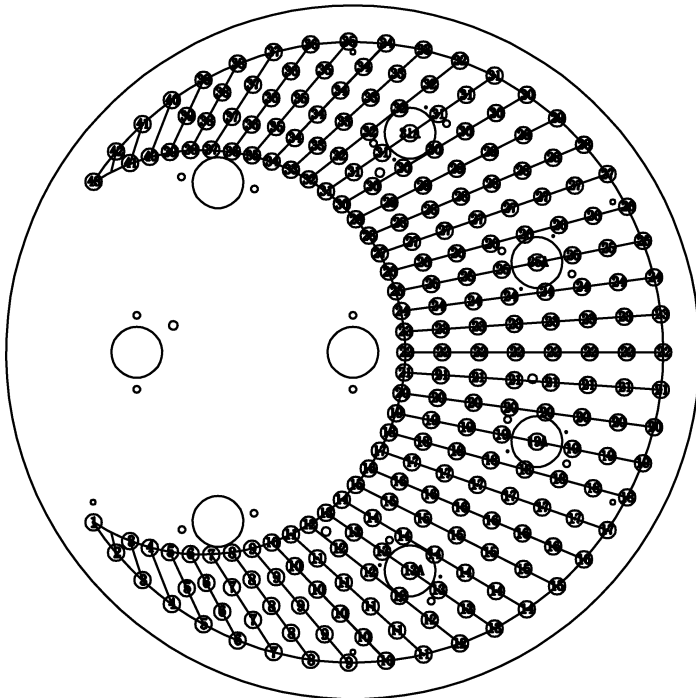

ASSEMBLE INSTRUCTION

6629C24C

110V GU10 BULB 8*35W

Ø610*1750MM

1. PLEASE TAKE OFF THE PLASTIC SHEET FROM THE LAMP BODY.
2. PLEASE WEAR GLOVES WHEN YOU HANGING THE CRYSTAL.
3. ALL THE CRYSTAL BALL ARE 30#.

NO.	1	2	3	4	5	6	7	8	9	10	11	12	13	14	15	16	17	18	19	20	21	22	23	24	25	26	27
Quantity	1	1	2	2	3	4	4	5	5	6	6	6	7	7	7	8	8	8	8	8	8	8	8	8	8	8	8
28	29	30	31	32	33	34	35	36	37	38	39	40	41	42	43	13A	19A	25A	31A								
8	7	7	7	6	6	6	5	5	4	4	3	2	2	1	1	1	1	1	1								