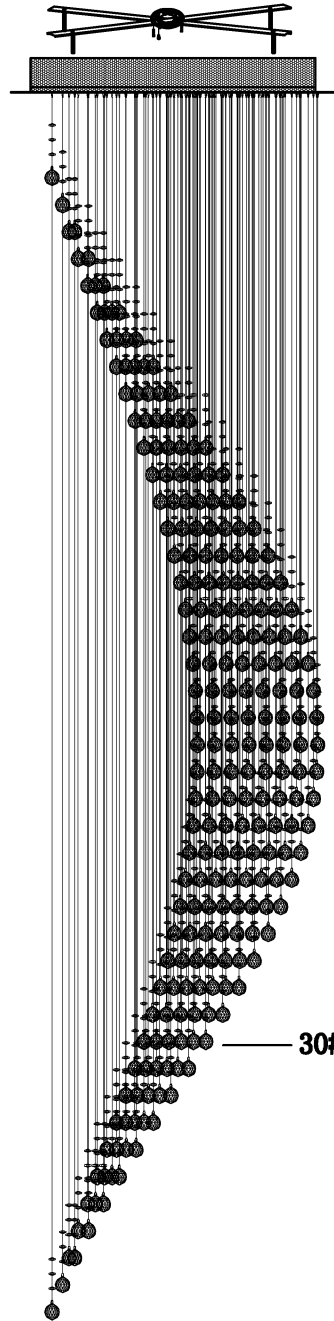

ASSEMBLE INSTRUCTION

6629C24C

110V GU10 BULB 8*35W

Ø610*1750MM

1. PLEASE TAKE OFF THE PLASTIC SHEET FROM THE LAMP BODY.
2. PLEASE WEAR GLOVES WHEN YOU HANGING THE CRYSTAL.
3. ALL THE CRYSTAL BALL ARE 30#.

NO.	1	2	3	4	5	6	7	8	9	10	11	12	13	14	15	16	17	18	19	20	21	22	23	24	25	26	27
Quantity	1	1	2	2	3	4	4	5	5	6	6	6	7	7	7	8	8	8	8	8	8	8	8	8	8	8	8
28	29	30	31	32	33	34	35	36	37	38	39	40	41	42	43	13A	19A	25A	31A								
8	7	7	7	6	6	6	5	5	4	4	3	2	2	1	1	1	1	1	1								